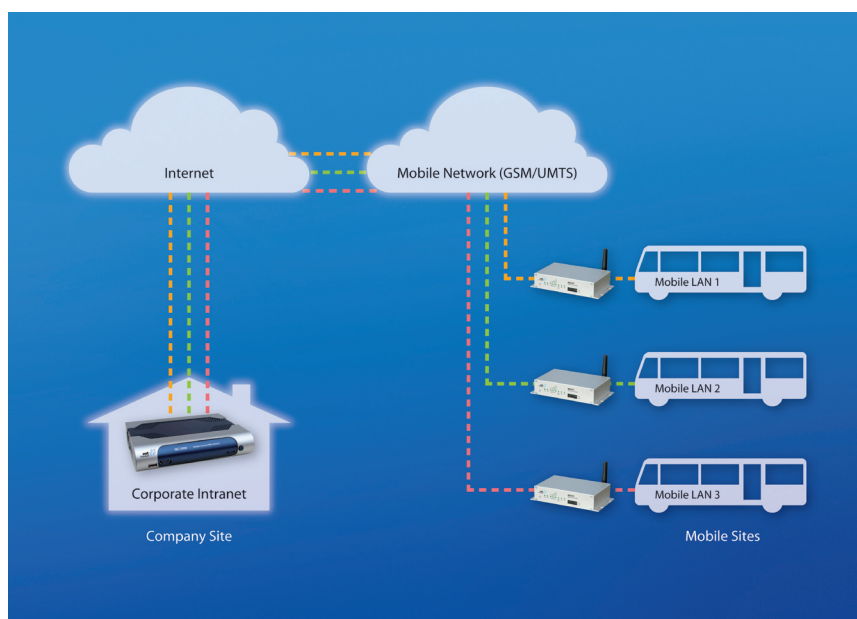

VPN with NC1000 and NetBox Wireless Routers -- Expand the Intranet to mobile sites